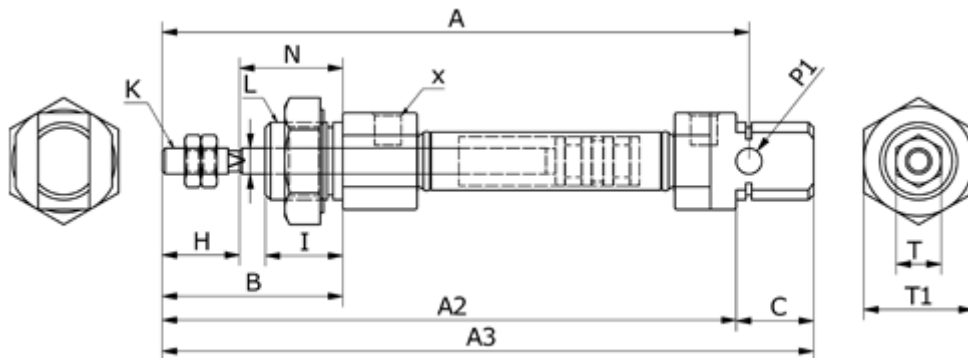

Data Sheet

Article number: 58MI12S0100CAP

Description: Cylinder MI-12x100-S-CA, Ø12x100
Double acting type - port M5

Measures

A	= 91	K	= M6x1,0	V = 6
A2	= 50	L	= M16x1,5	X = M5x0,8
A3	= 105	N	= 20	
B	= 38	O	= 14	
Bore diameter	= 12	P1	= 6	
C	= 17	Stroke	= 100	
HS	= 16	T	= 10	
I	= 17	T1	= 22	